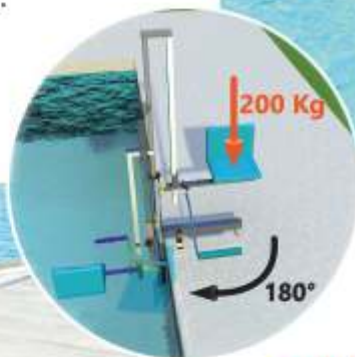

NART
ACCESS >>

“ With access
to water is now
more comfortable

Nart Pool Lift ”

NART POOL LIFT

- Approx weight :50kg
- Lifting capacity:150 kg
- Vertical lift of the seat: 1.20 m

All stainless steel construction
Water etching, high temperature etc.
Abrasion and corrosion resistant paint
24 V electric actuator
External charger box
Battery charger
Emergency rescue system
Foldable armrest
Emergency stop button
Safety belt
Adjustable footrest
Waterproof hand control!

Automatic Rotation

The seat of Aqualift can turn completely around by a special system and so it's comfortable to access to the pool. Therefore you won't need a help to turn the seat. Inform us about the rotation way and angle when you order Aqualift.